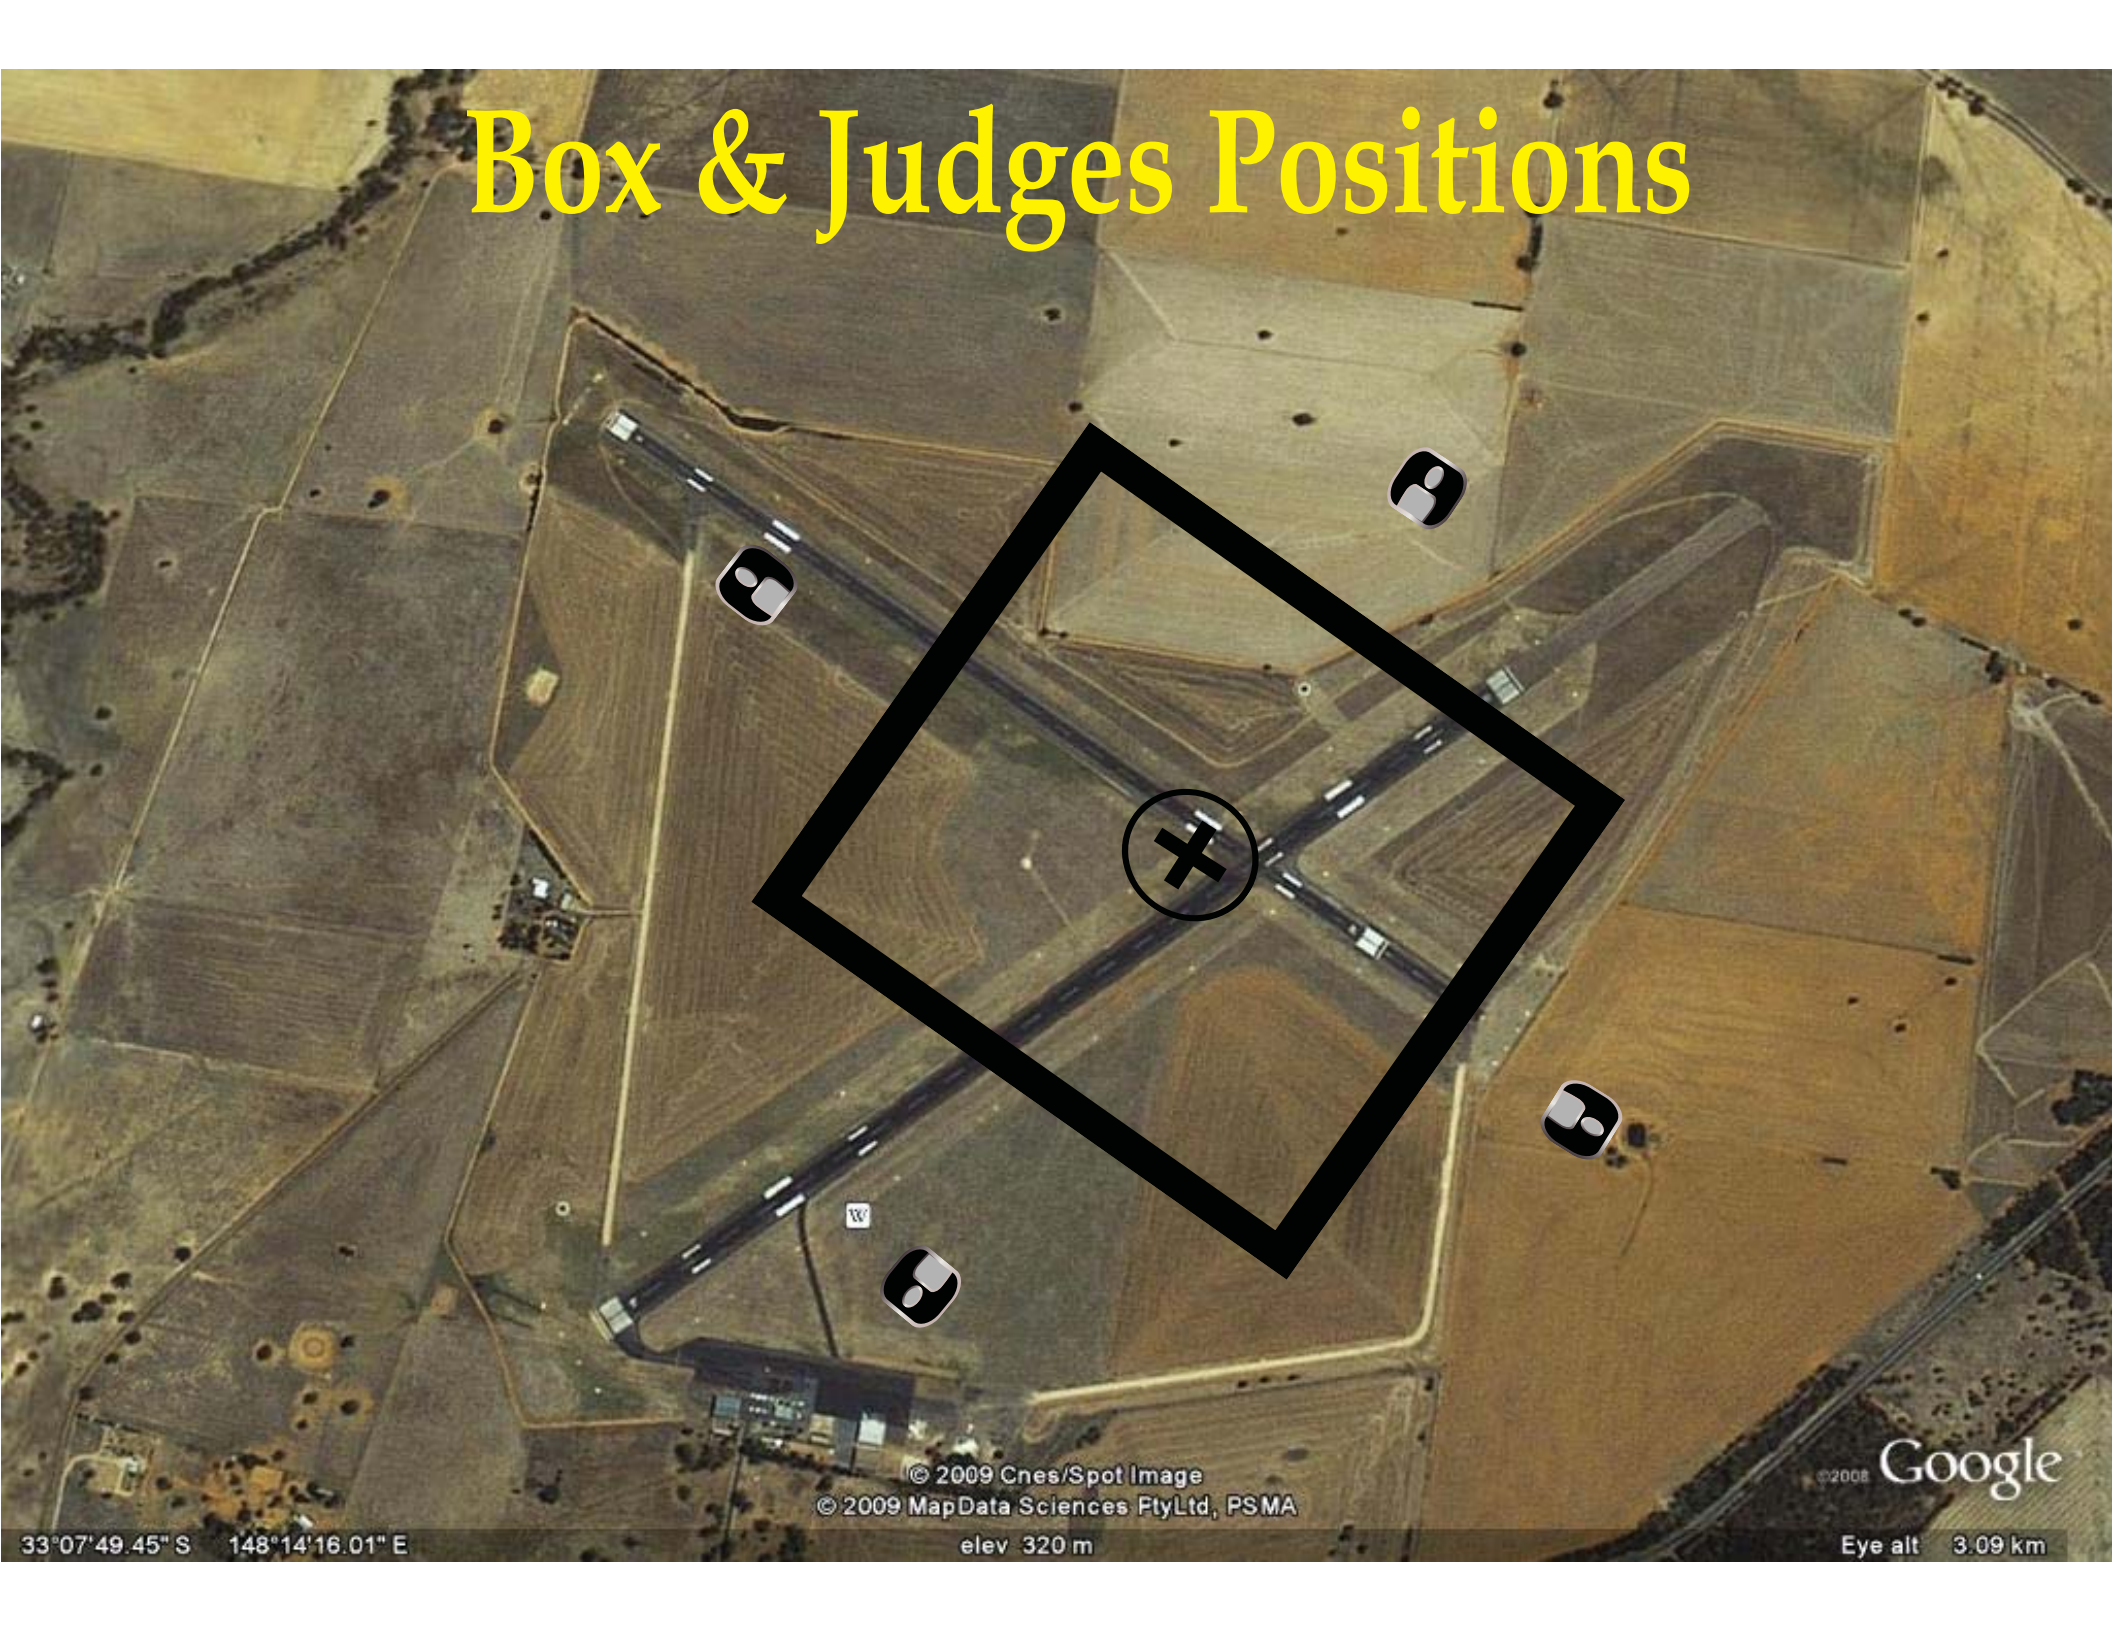

Box & Judges Positions

© 2009 Cnes/Spot Image
© 2009 MapData Sciences PtyLtd, PSMA

©2008 Google

33°07'49.45" S 148°14'16.01" E

elev 320 m

Eye alt 3.09 km